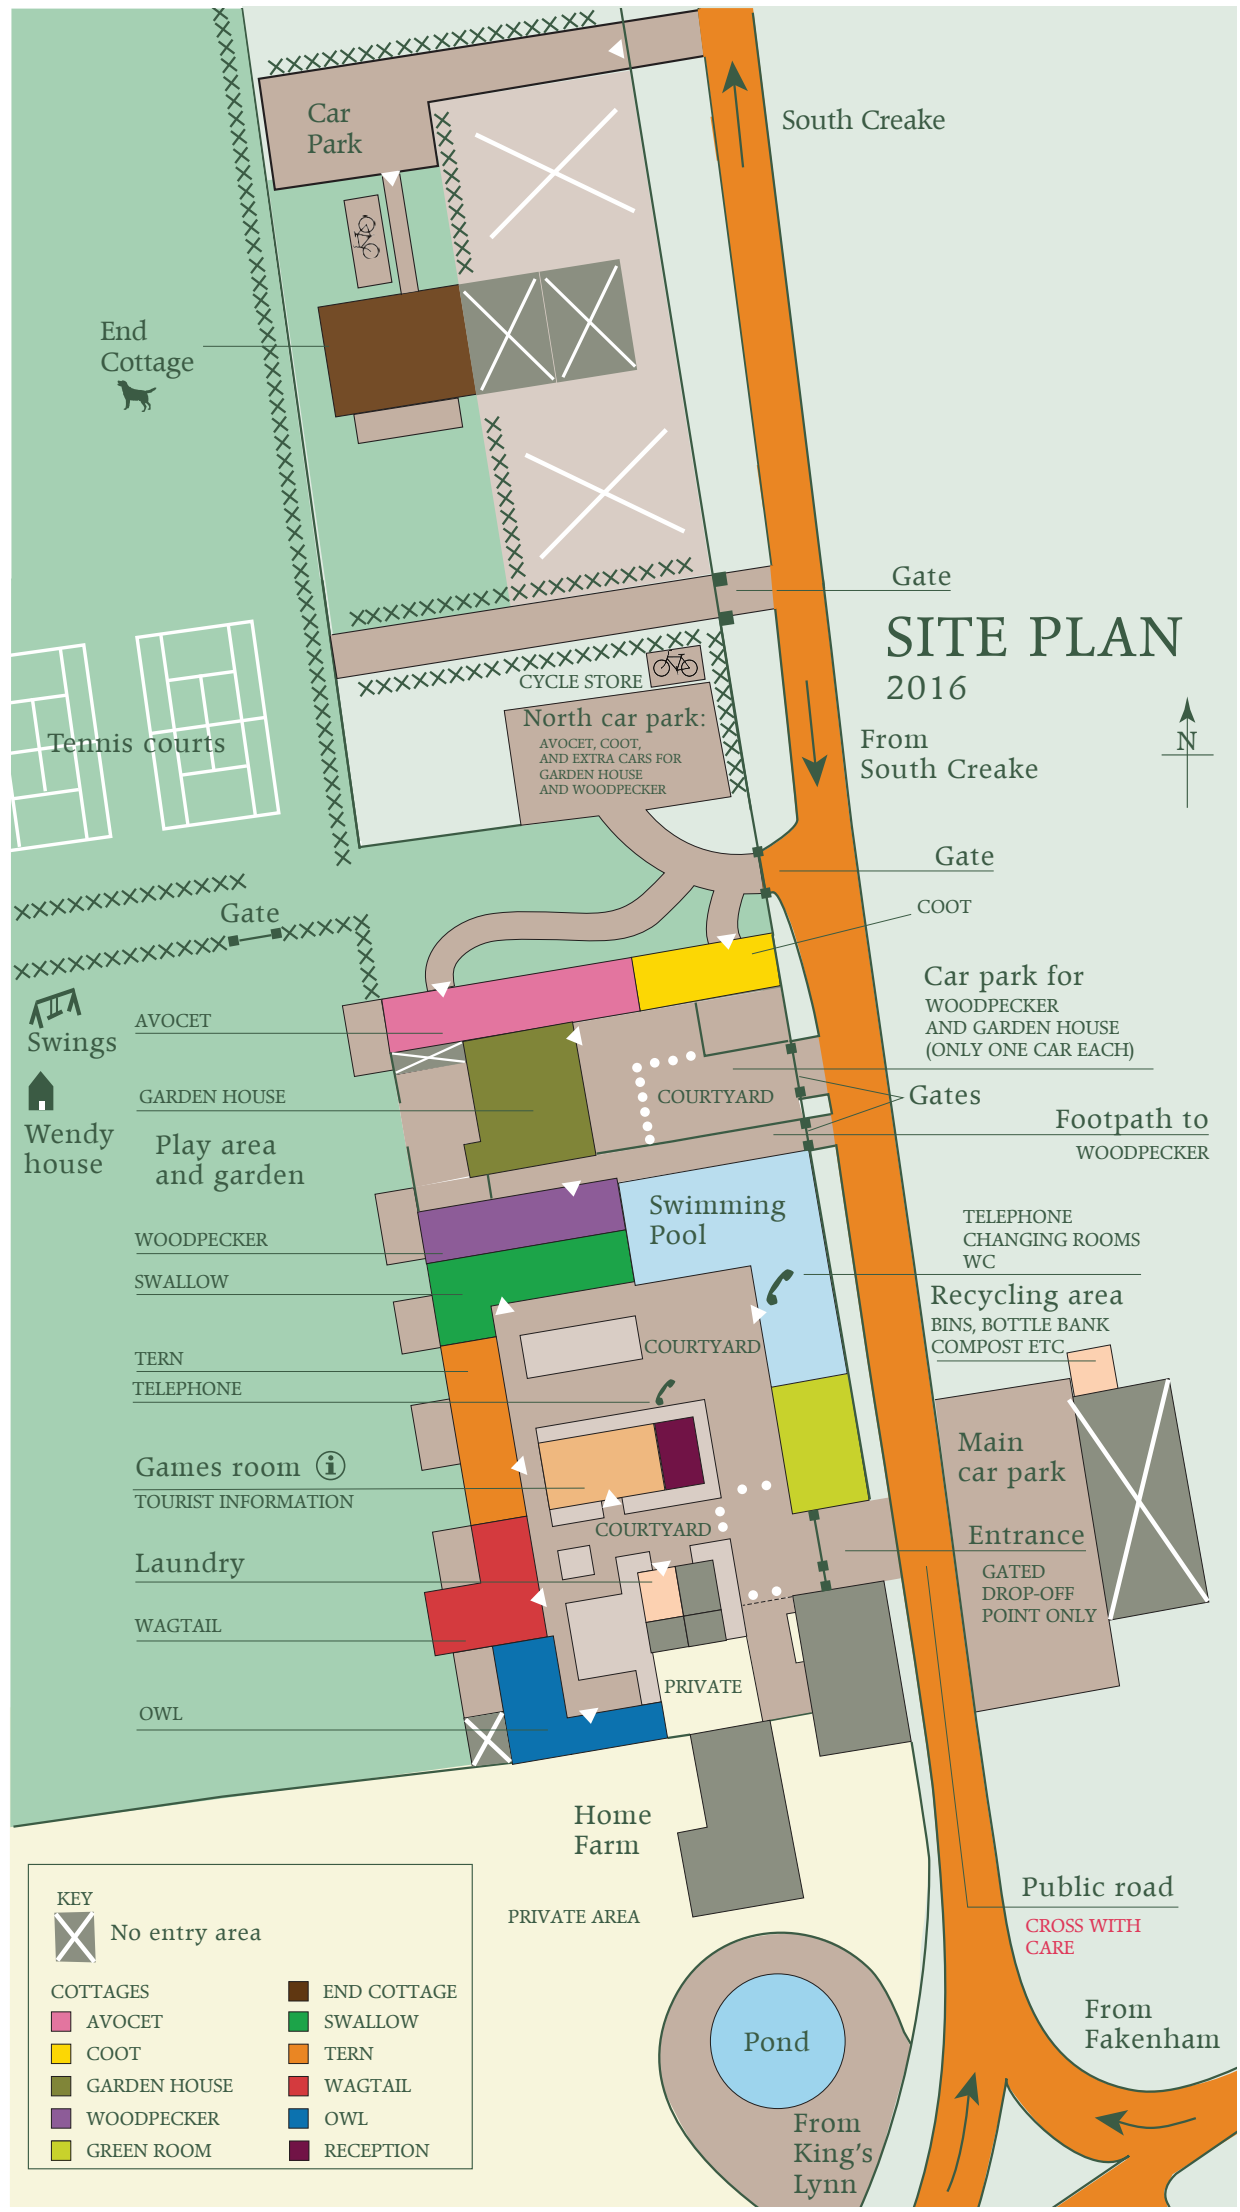

SITE PLAN 2016

KEY	
	No entry area
COTTAGES	
	AVOCET
	COOT
	GARDEN HOUSE
	WOODPECKER
	GREEN ROOM
	END COTTAGE
	SWALLOW
	TERN
	WAGTAIL
	OWL
	RECEPTION

Gate

From South Creake

Gate

COOT

Car park for WOODPECKER AND GARDEN HOUSE (ONLY ONE CAR EACH)

Gates

Footpath to WOODPECKER

TELEPHONE CHANGING ROOMS WC

Recycling area BINS, BOTTLE BANK COMPOST ETC

Main car park

Entrance GATED DROP-OFF POINT ONLY

Public road

CROSS WITH CARE

From Fakenham

South Creake

Car Park

End Cottage

Tennis courts

North car park: AVOCET, COOT, AND EXTRA CARS FOR GARDEN HOUSE AND WOODPECKER

CYCLE STORE

AVOCET

TERN

TELEPHONE

COURTYARD

Games room TOURIST INFORMATION

Laundry

WAGTAIL

PRIVATE

OWL