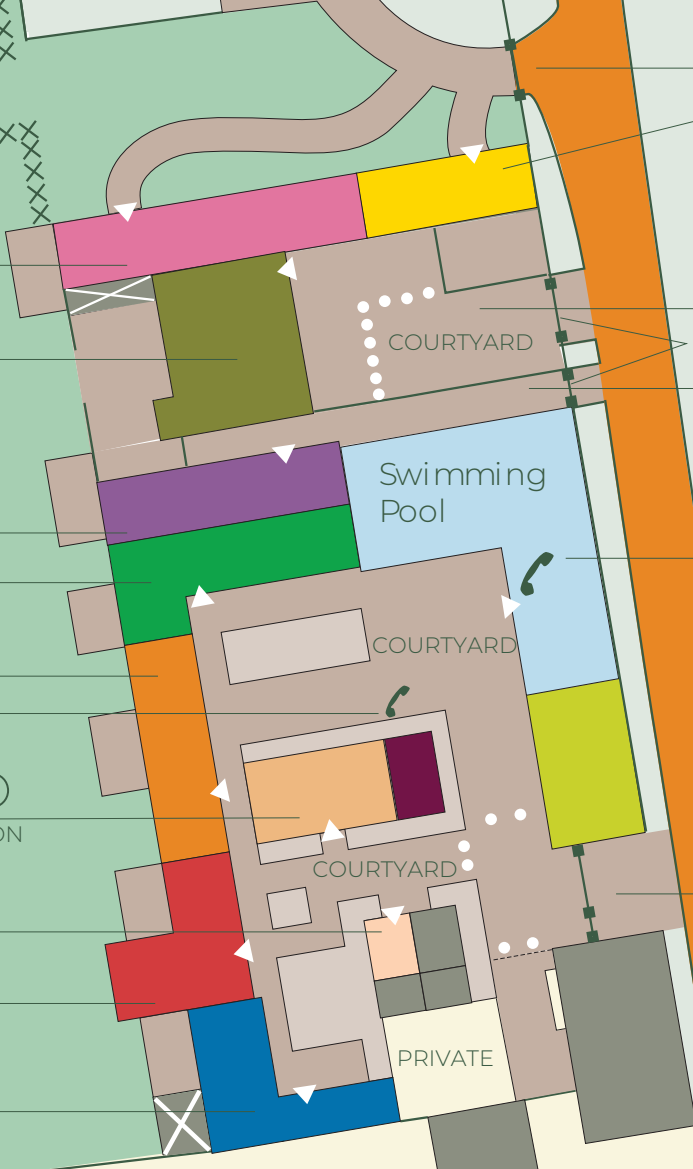

SITE PLAN

KEY

No entry area

COTTAGES

AVOCET	SWALLOW
COOT	TERN
GARDEN HOUSE	WAGTAIL
WOODPECKER	OWL
GREEN ROOM	RECEPTION